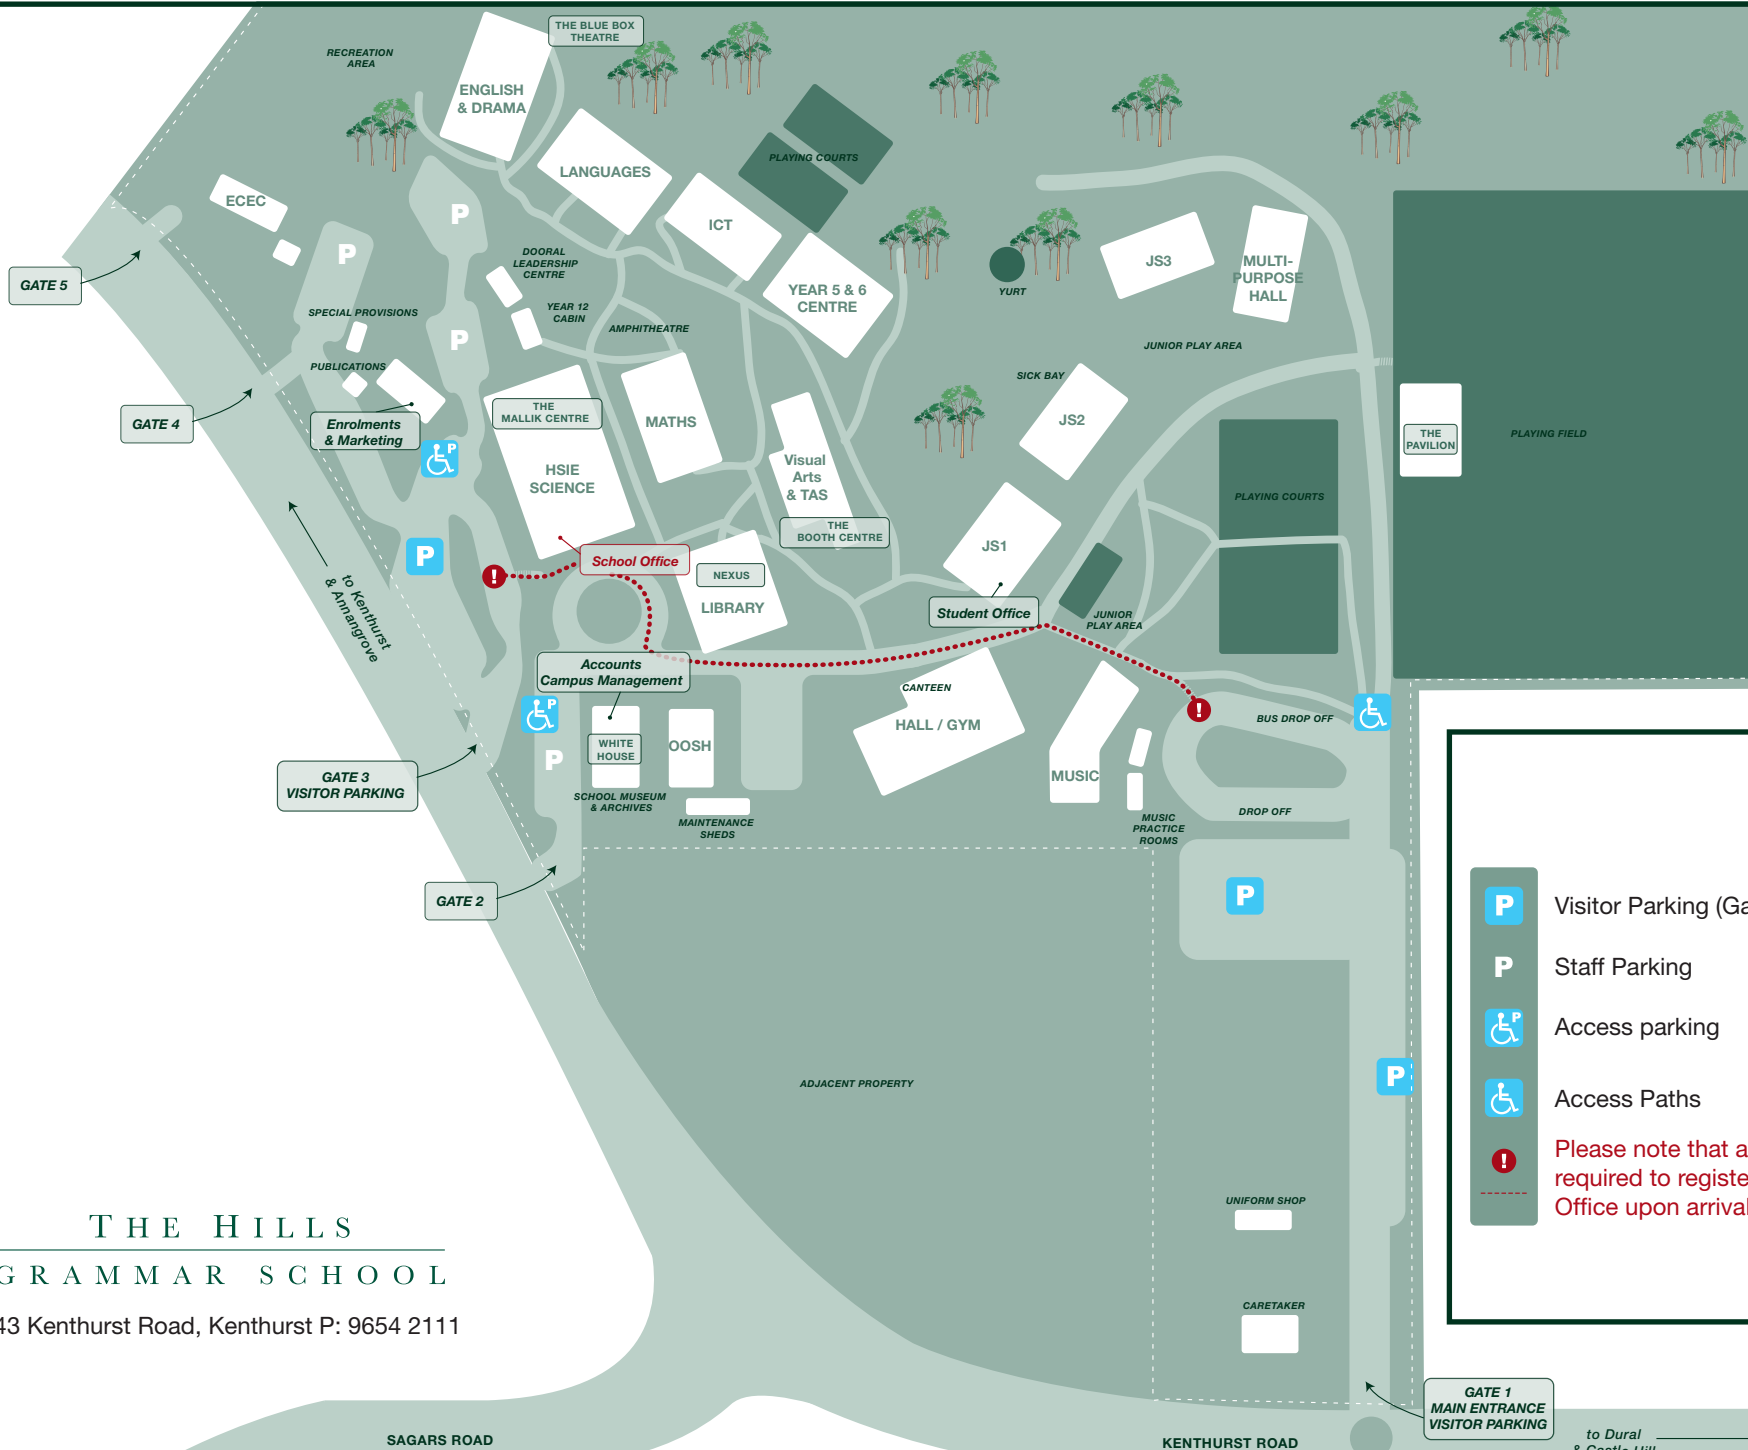

Founded 1982

P Visitor Parking (Gates 1 & 3)

P Staff Parking

Access parking

Access Paths

Please note that all visitors are required to register at the School Office upon arrival

THE HILLS
GRAMMAR SCHOOL
43 Kenthurst Road, Kenthurst P: 9654 2111

SAGARS ROAD

KENTHURST ROAD

GATE 1
MAIN ENTRANCE
VISITOR PARKING

to Dural & Castle Hill